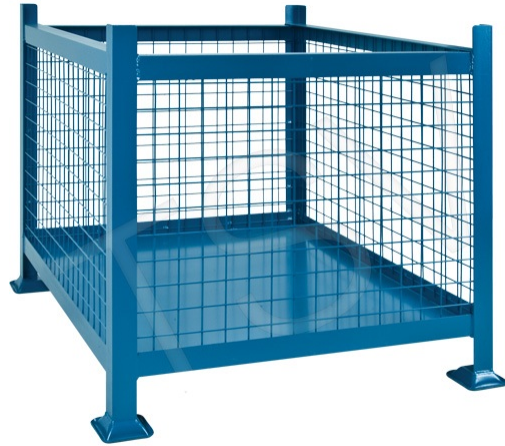

CF451

---

**Bulk Stacking Containers,  
48.5"x 40.5" ( 3000 lbs of  
charge )**

---

Reg. 630.00\$

**PRODUCT DESCRIPTION**

Bulk Stacking Containers / Mesh metal basket

ITEM#CF451

Capacity: 3000 lbs.

Depth: 48.5"

Height: 30"

Width: 40.5"

Weight: 150 lbs.

No folding panels

Type: MESH CONTAINERS

Fully Enclosed

Heavy-duty all-welded construction

Mesh containers use 2" x 2" x 10 gauge wire mesh

All containers use a 13-gauge corrugated sheet steel base

2" x 2" x 3/16" angle posts

4-way fork truck entry with 4" under-clearance

Available with one drop gate or fully enclosed sides

Height: 24" inside, 30" overall

Stackable up to 5 high

Other sizes are available

Painted durable blue

Category: [Mesh metal basket](#)

---