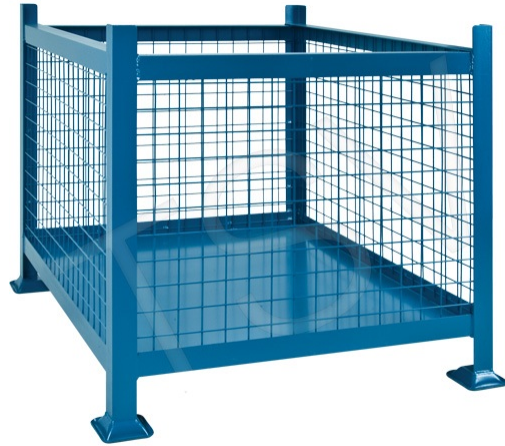

CF451

**Bulk Stacking Containers,
48.5"x 40.5" (3000 lbs of
charge)**

Reg. 630.00\$

PRODUCT DESCRIPTION

Bulk Stacking Containers / Mesh metal basket

ITEM#CF451

Capacity: 3000 lbs.

Depth: 48.5"

Height: 30"

Width: 40.5"

Weight: 150 lbs.

No folding panels

Type: MESH CONTAINERS

Fully Enclosed

Heavy-duty all-welded construction

Mesh containers use 2" x 2" x 10 gauge wire mesh

All containers use a 13-gauge corrugated sheet steel base

2" x 2" x 3/16" angle posts

4-way fork truck entry with 4" under-clearance

Available with one drop gate or fully enclosed sides

Height: 24" inside, 30" overall

Stackable up to 5 high

Other sizes are available

Painted durable blue

Category: [Mesh metal basket](#)
