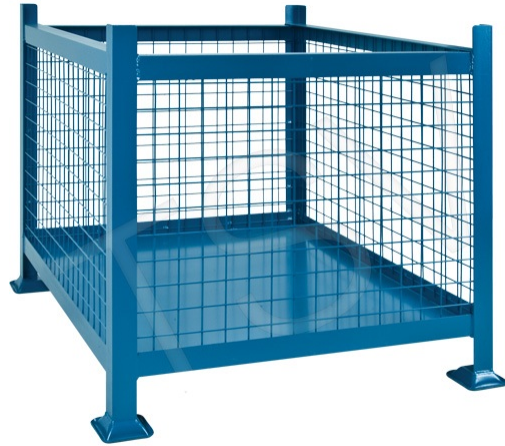

CF451

Bulk Stacking Containers, 48.5"x 40.5" (3000 lbs of charge)

Reg. 630.00\$

PRODUCT DESCRIPTION

Bulk Stacking Containers / Mesh metal basket

ITEM#CF451

Capacity: 3000 lbs.

Depth: 48.5"

Height: 30"

Width: 40.5"

Weight: 150 lbs.

No folding panels

Type: MESH CONTAINERS

Fully Enclosed

Heavy-duty all-welded construction

Mesh containers use 2" x 2" x 10 gauge wire mesh

All containers use a 13-gauge corrugated sheet steel base

2" x 2" x 3/16" angle posts

4-way fork truck entry with 4" under-clearance

Available with one drop gate or fully enclosed sides

Height: 24" inside, 30" overall

Stackable up to 5 high

Other sizes are available

Painted durable blue

Category: [Mesh metal basket](#)
