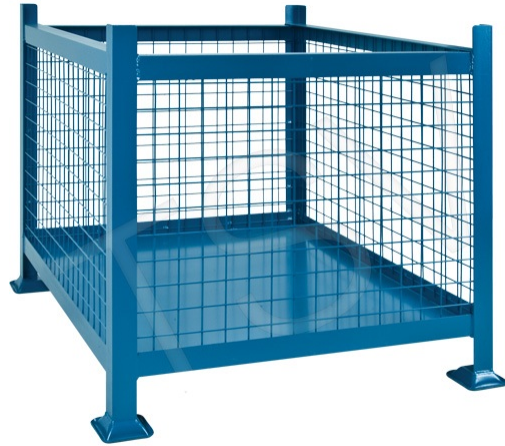

### **PRODUCT DESCRIPTION**

Bulk Stacking Containers / Mesh metal basket

\*On order only

ITEM#CF449

Capacity: 3000 lbs.

Depth: 40.5"

Height: 30"

Width: 34.5"

Weight: 125 lbs.

No folding panels

Type: MESH CONTAINERS

Fully Enclosed Heavy-duty all-welded construction

Mesh containers use 2" x 2" x 10 gauge wire mesh

All containers use a 13-gauge corrugated sheet steel base

2" x 2" x 3/16" angle posts

4-way fork truck entry with 4" under-clearance

Available with one drop gate or fully enclosed sides

Height: 24" inside, 30" overall

Stackable up to 5 high

Other sizes are available