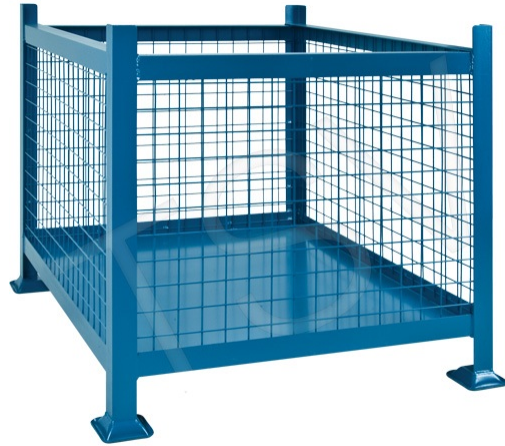

CF449

Bulk Stacking Containers, 40.5"x 34.5" (3000 lbs of charge)

Reg. 555.00\$

PRODUCT DESCRIPTION

Bulk Stacking Containers / Mesh metal basket

*On order only

ITEM#CF449

Capacity: 3000 lbs.

Depth: 40.5"

Height: 30"

Width: 34.5"

Weight: 125 lbs.

No folding panels

Type: MESH CONTAINERS

Fully Enclosed Heavy-duty all-welded construction

Mesh containers use 2" x 2" x 10 gauge wire mesh

All containers use a 13-gauge corrugated sheet steel base

2" x 2" x 3/16" angle posts

4-way fork truck entry with 4" under-clearance

Available with one drop gate or fully enclosed sides

Height: 24" inside, 30" overall

Stackable up to 5 high

Other sizes are available

Painted durable blue

Category: [Mesh metal basket](#)
