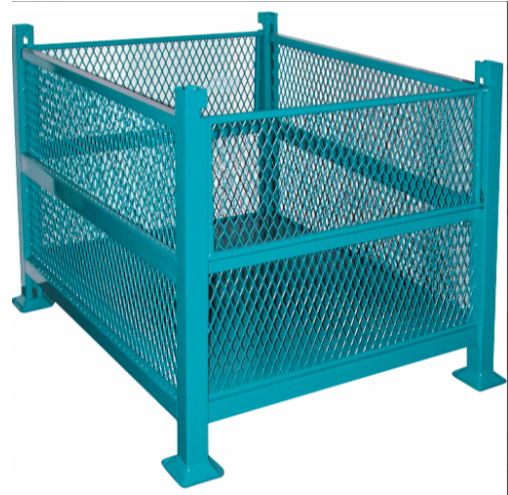

CA398

**Open mesh containers - 2
Drop Gates, 3000 lbs -
Capacity, 34.5" W x 40.5" D x
32.25" H**

Reg. 519.00\$

PRODUCT DESCRIPTION

Open mesh containers

ITEM#CA398

Gauge: 13

Capacity: 3,000 lb

Depth: 40.5"

Height: 32-1/2"

Width: 34.5"

No. of Drop Gates: 2

Overall dimensions: 34 1/2" x 40 1/2" x 32 1/4"

Style: Mesh deck with sheet metal deck in the back

Weight: 126 lbs.

- Rugged construction ensures long lasting, trouble free service
- 3/4" - 13 gauge expanded metal mesh panels
- 2 half drop gates
- Four-way fork truck access
- 4 1/4" underclearance
- Stackable up to 5 high
- 15 cu.ft. capacity
- Deck capacity: 2500 lbs. mesh deck, 3000 lbs. sheet metal deck